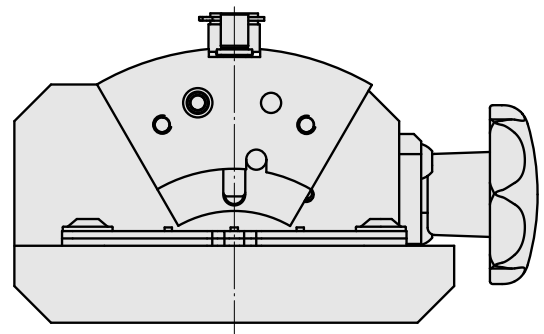

Adapter mounting aid TNL12

Technical data

TH accessories category

Adapter mounting aid

Tool mounting

TNL12

Documents

No downloads available for this product