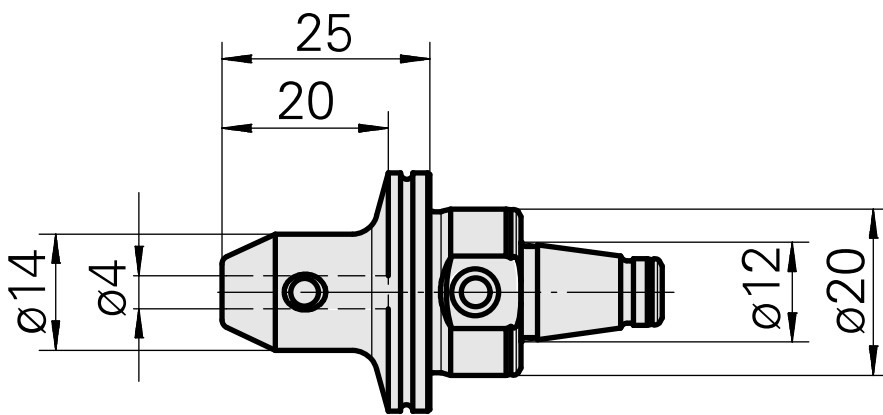

WFB 20-12 D4

Technical data

TH accessories category

WFB 20-12

Mounting

D4

Quick change inserts

Weldon mounting