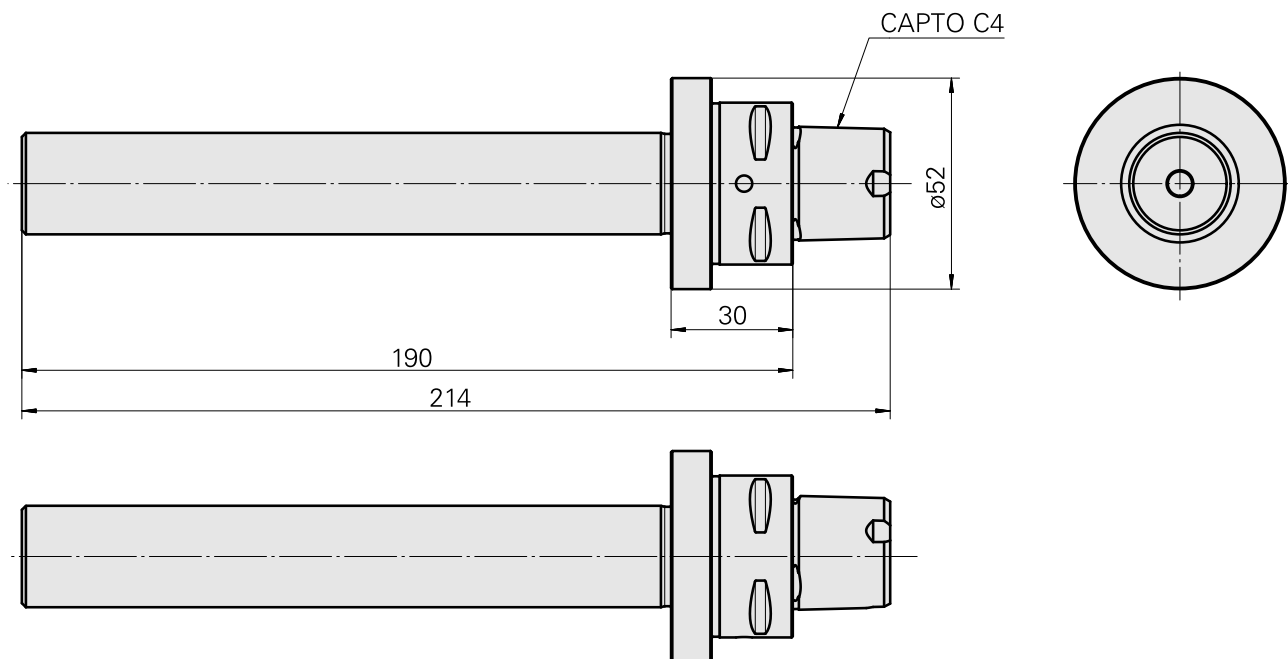

INDEX CAPTO C4 D25, Calibrating tool

Technical data

TH accessories category	INDEX CAPTO C4
Mounting	D25
Quick change inserts	Calibrating tool

Documents

No downloads available for this product