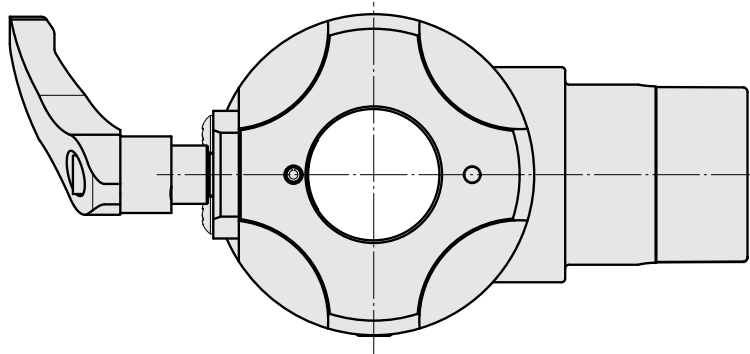

## Adapter mounting aid Quill D36 (1.42 ")

### Technical data

TH accessories category

Adapter mounting aid

Tool mounting

Quill D36 (1.42 ")