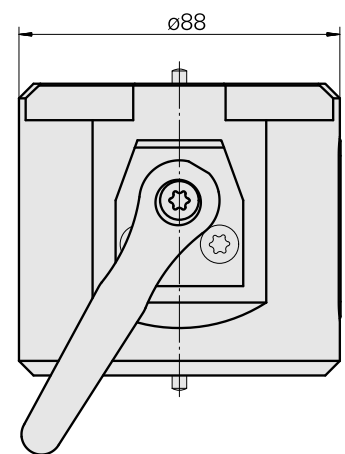

## Adapter mounting aid Quill D36 (1.42 ")

### Technical data

TH accessories category

Adapter mounting aid

Tool mounting

Quill D36 (1.42 ")