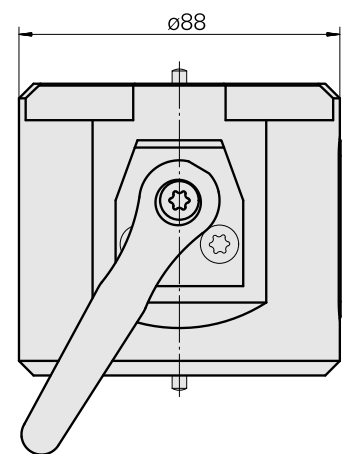

Adapter mounting aid Quill D36 (1.42 ")

Technical data

TH accessories category

Adapter mounting aid

Tool mounting

Quill D36 (1.42 ")

Documents

No downloads available for this product