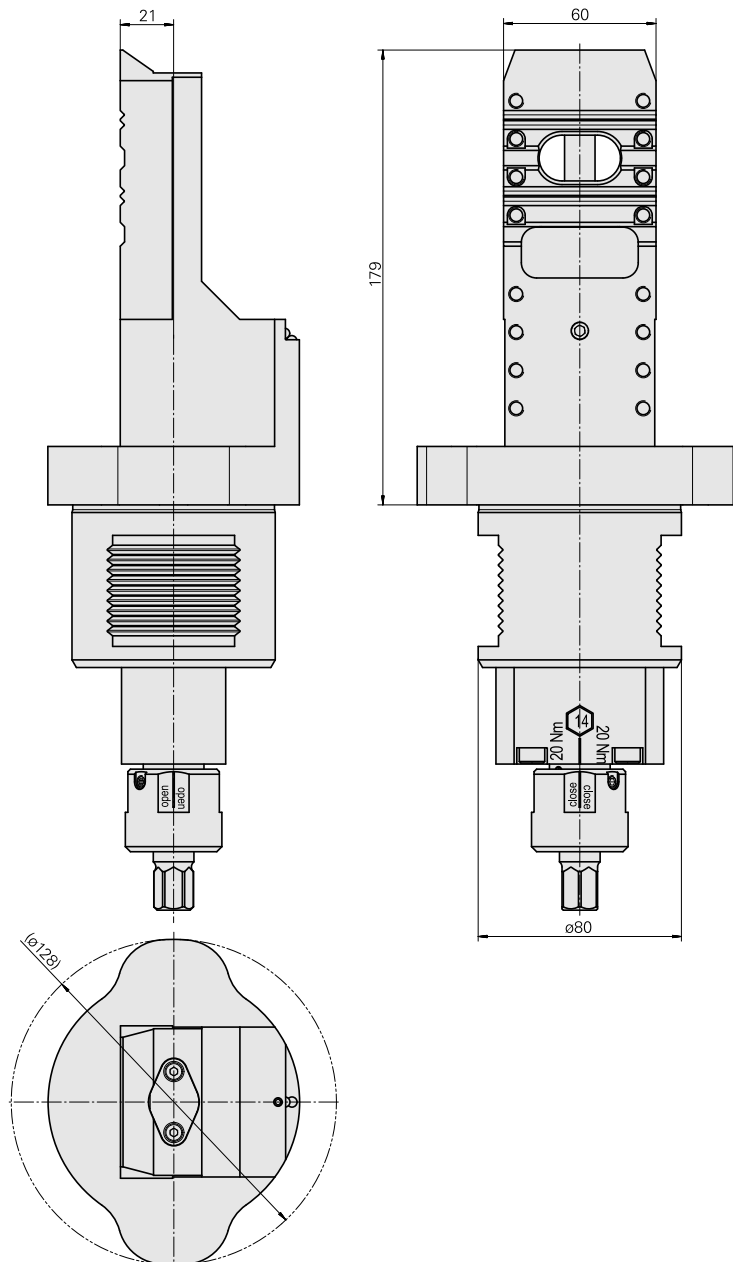

Presetting device D80/MS24 QS Schnellspa

Technical data

TH accessories category

Adapter for presetting units

Mounting

D80 for presetting devices

Tool mounting

MS24 Cross slide