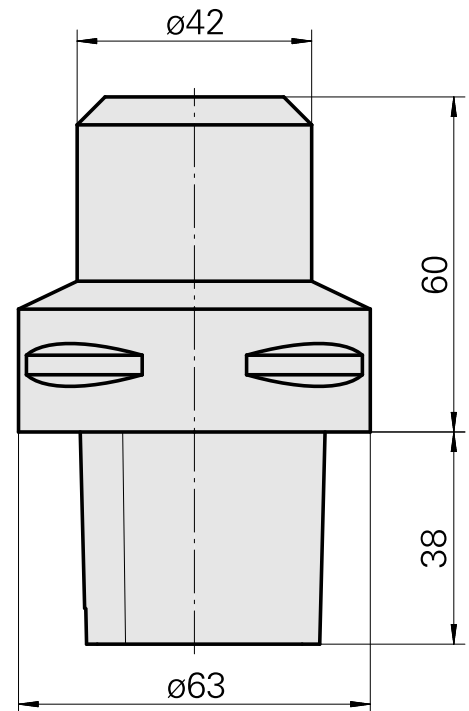

### Technical data

TH accessories category	INDEX CAPTO C6
Mounting	D12
Quick change inserts	Weldon mounting

---