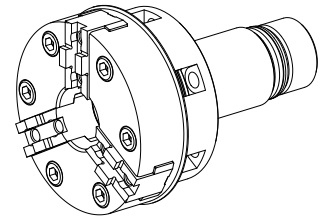

## 3-jaw chuck

### Technical data

<b>INDEX TRAUB products</b>	MS22-6 • MS22-8
<b>Machining side</b>	Main spindle
<b>manufacturer product line</b>	KFD-HS80/3
<b>Spindle mounting</b>	IP46
<b>manufacturer product line</b>	Roehm

No 3-side view is currently available for this product