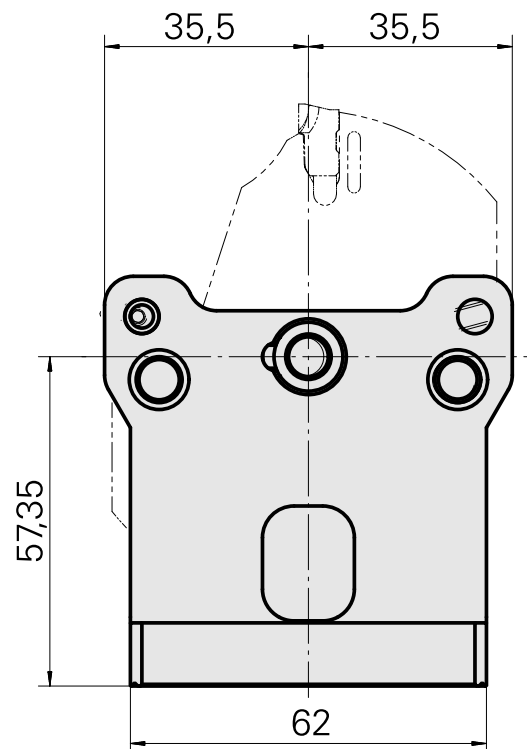

Grooving tool holding block Löcher System

Technical data

Drive	not live
Cooling	external
Mounting	Löcher System
INDEX TRAUB products	C100 • C200 • G200 • G200.2 • G220 • R200

Documents

Product notes

[DE \(pdf\)](#)