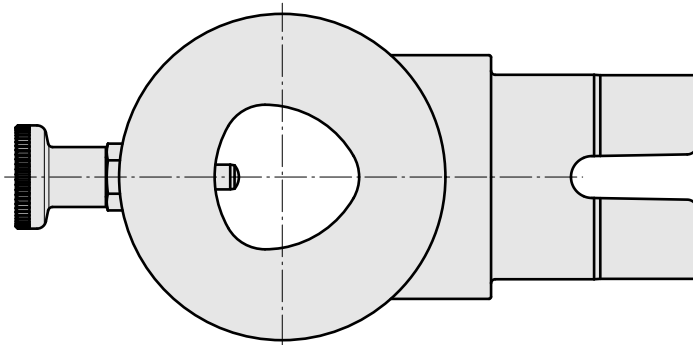

Adapter mounting aid INDEX CAPTO C5

Technical data

TH accessories category

Adapter mounting aid

Tool mounting

CAPTO C5

Documents

No downloads available for this product