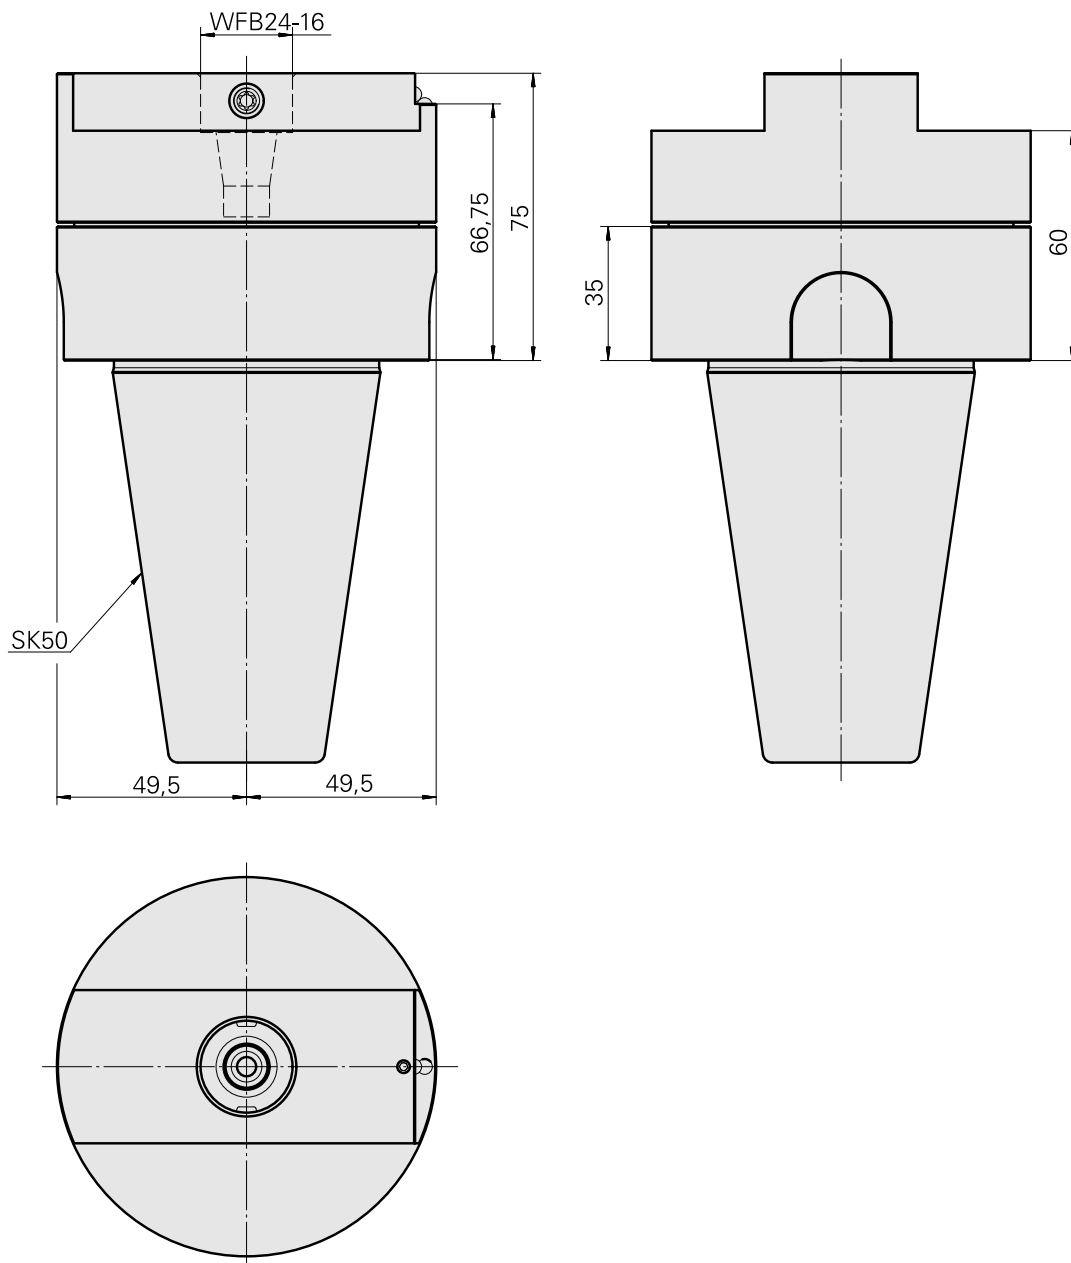

### Technical data

TH accessories category

Adapter for presetting units

Mounting

SK50

Tool mounting

WFB 24-16