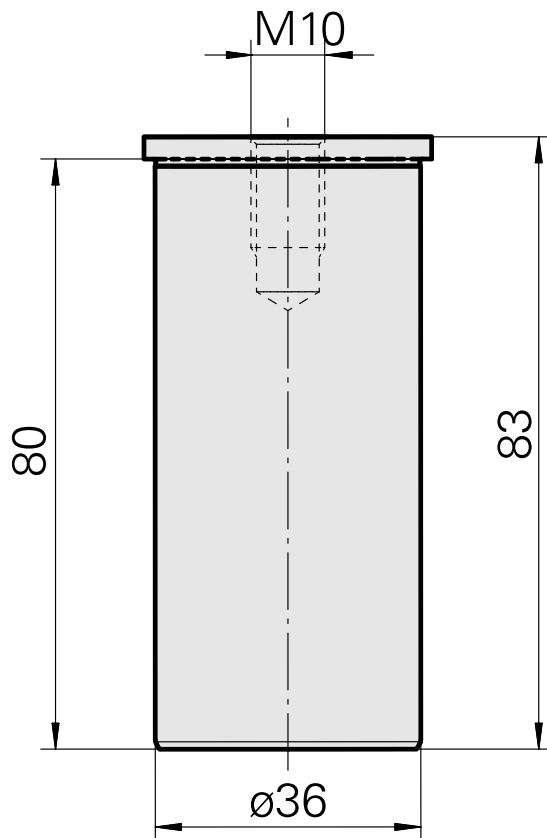

Blanking plug

Technical data

Drive	not live
Fixation MS	Clamping ring D36
X [mm]	-
Y [mm]	-
Z [mm]	-

Documents

No downloads available for this product