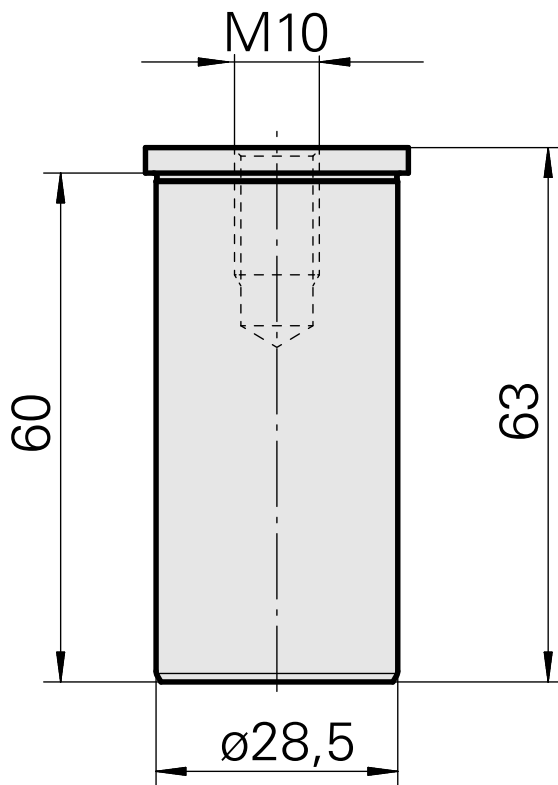

Blanking plug

Technical data

Drive	not live
Fixation MS	Clamping ring D28.5
X [mm]	-
Y [mm]	-
Z [mm]	-

Documents

No downloads available for this product