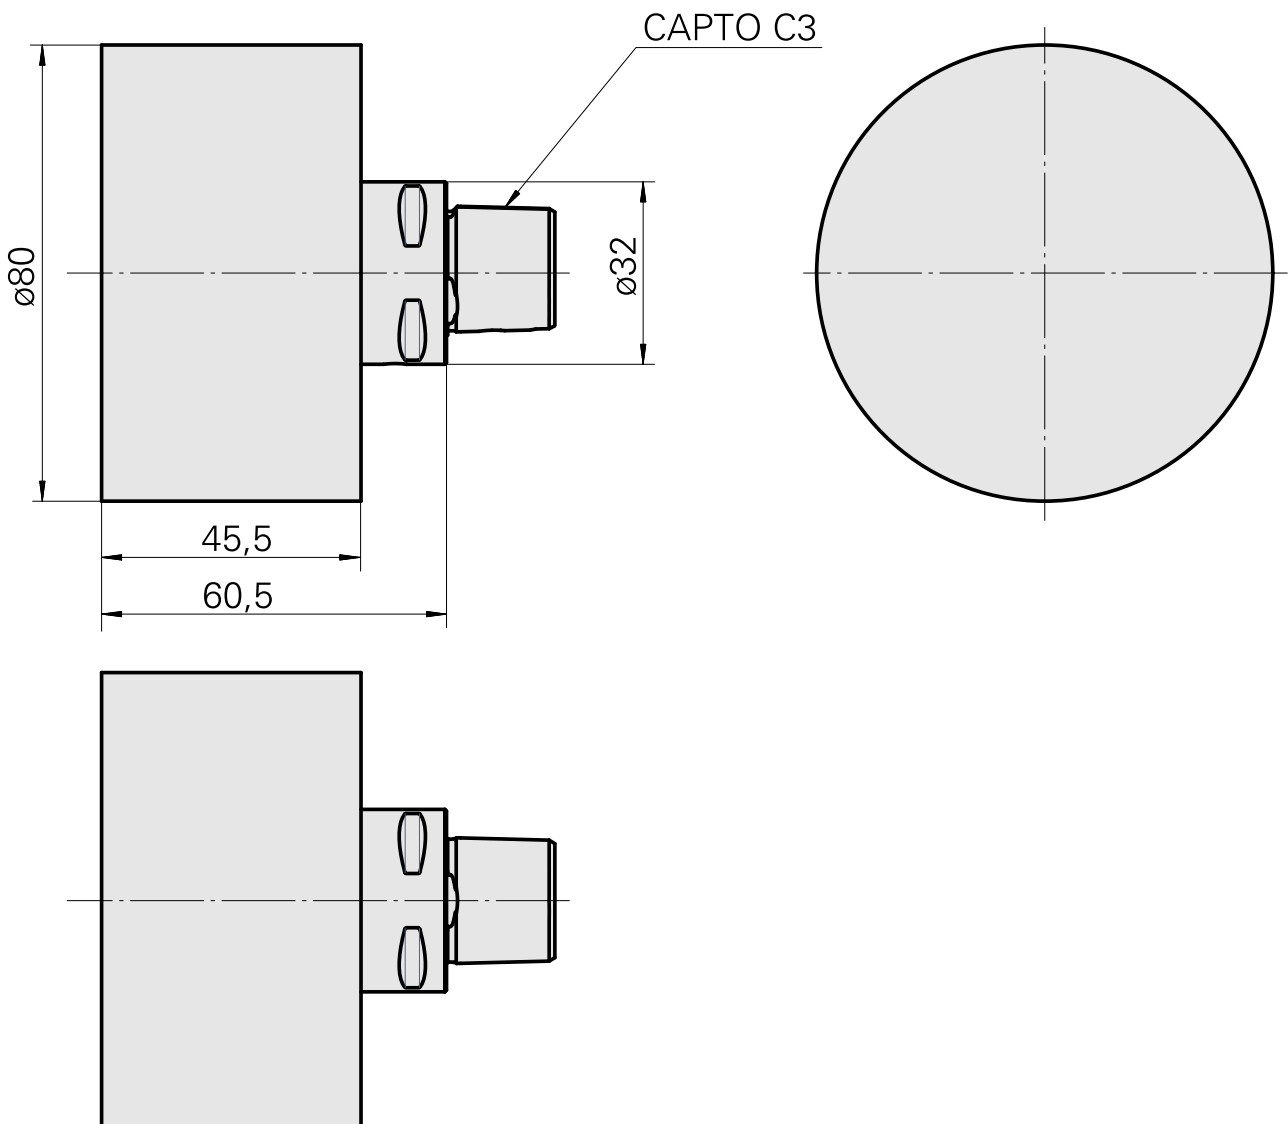

INDEX CAPTO C3 D80x60

Technical data

TH accessories category	INDEX CAPTO C3
Mounting	D80x60
Quick change inserts	Tool holder blank

Documents

No downloads available for this product