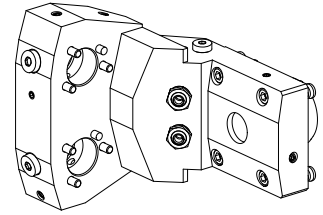

## Basic holder KPS 45 D24 (0.94 "), double

### Technical data

<b>Shank KPS</b>	KPS 45
<b>Drive</b>	not live
<b>Cooling</b>	external and internal
<b>Mounting</b>	D24
<b>Pressure</b>	80 bar, internal 120 bar opt.
<b>X [mm]</b>	85 (3.35")
<b>Y [mm]</b>	±10°
<b>Z [mm]</b>	-82 (-3.23)
<b>INDEX TRAUB products</b>	TNL18 • TNL20 • TNL32-11 compact • TNL20-11 • TNL32 compact • TNK40.2-10 • TNL20.2 • TNK40.2