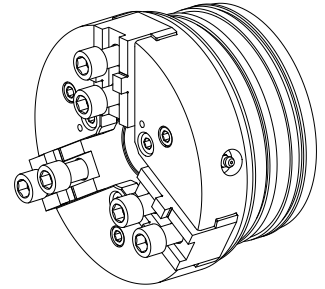

Chuck

Technical data

There are currently no additional technical features stored for this product

No 3-side view is currently available for this product

11068003
908127.4963

INDEX

Documents

No downloads available for this product