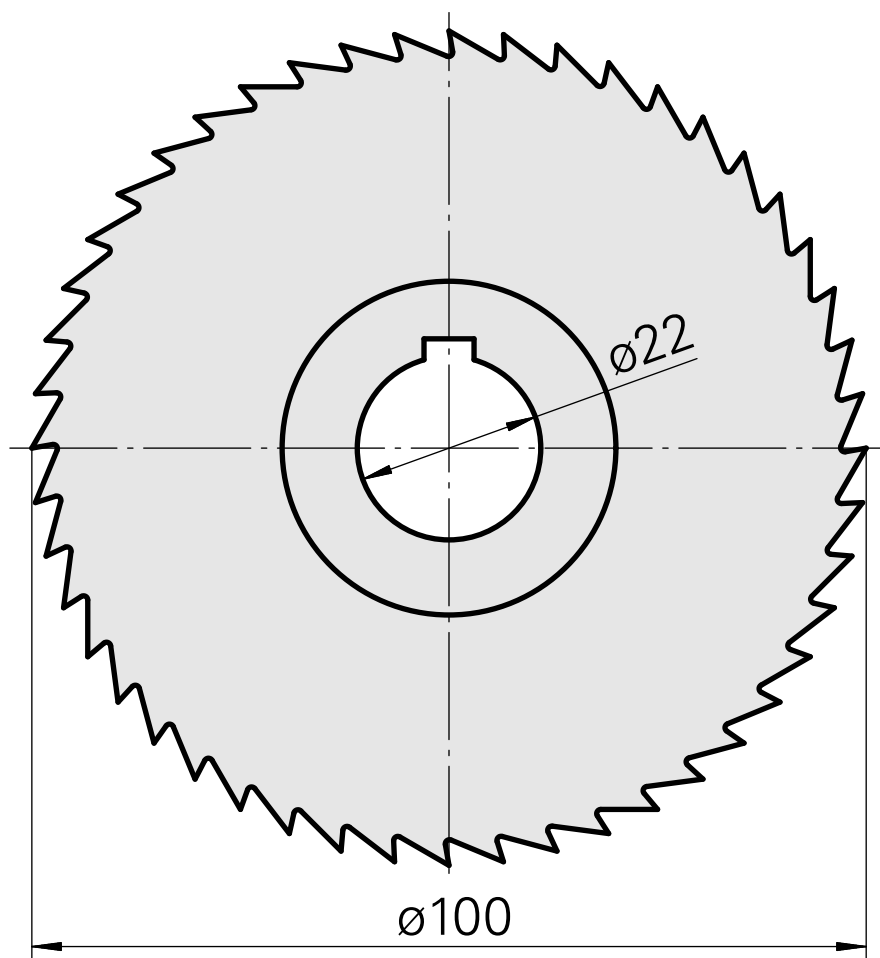

Saw blade, circular saw blade width 2.4 mm (0.09")

Technical data

TH accessories category	Circular saw blade d100
Tool mounting	22mm

Documents

No downloads available for this product