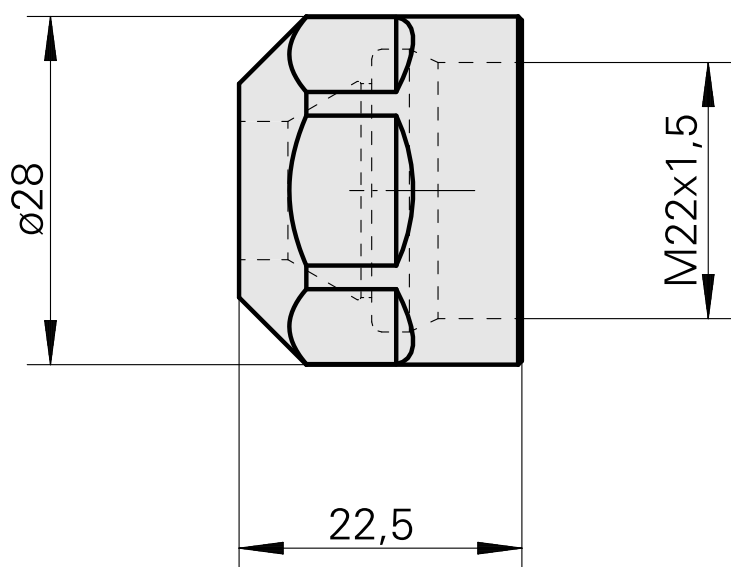

Clamping nut, for internal cooling lubricant supply

Technical data

TH accessories category	Clamping nut
Mounting	ER16
Collet type	ER 16
Clamping nut type	Female thread

11065621
901939.3161

INDEX

Documents

No downloads available for this product