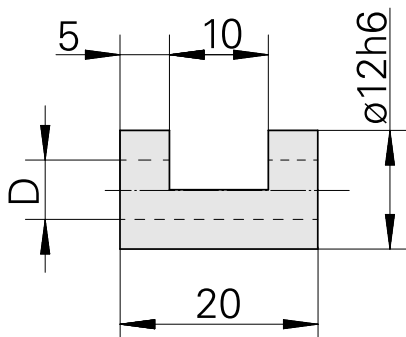

## Clamping sleeve D12/ 5mm

### Technical data

TH accessories category	Clamping sleeve
Mounting	D12
Tool mounting	5mm

11044658  
993112.0500

**INDEX**

---