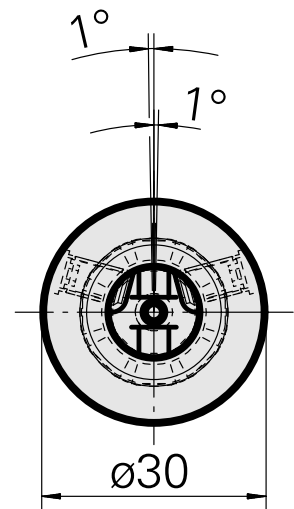

## WFB 20-12 D12, fixed pos., Horn 108-116

### Technical data

TH accessories category

WFB 20-12

Mounting

D12, fixed pos., Horn 108-116

Quick change inserts

miscell mounting

---

### [Adjusting screw M 5x15](#)

Product ID : 10491071

Previous product ID : 326794

---

### [Setting gauge D12h6](#)

Product ID : 10552053

Previous product ID : W9990118

---