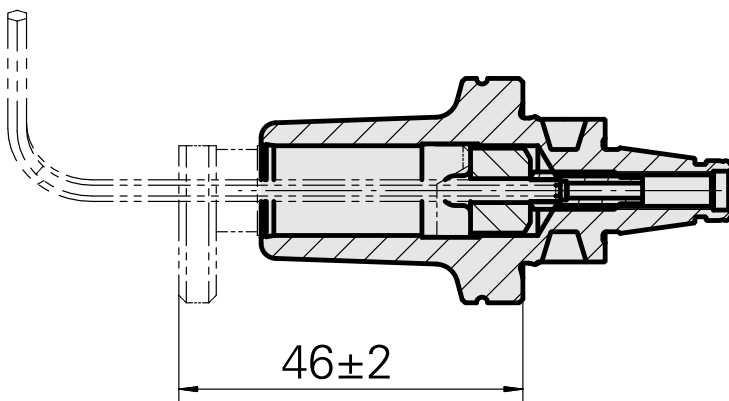

## WFB 20-12 D12, fixed pos., Horn 108-116

### Technical data

TH accessories category

WFB 20-12

Mounting

D12, fixed pos., Horn 108-116

Quick change inserts

miscell mounting

---