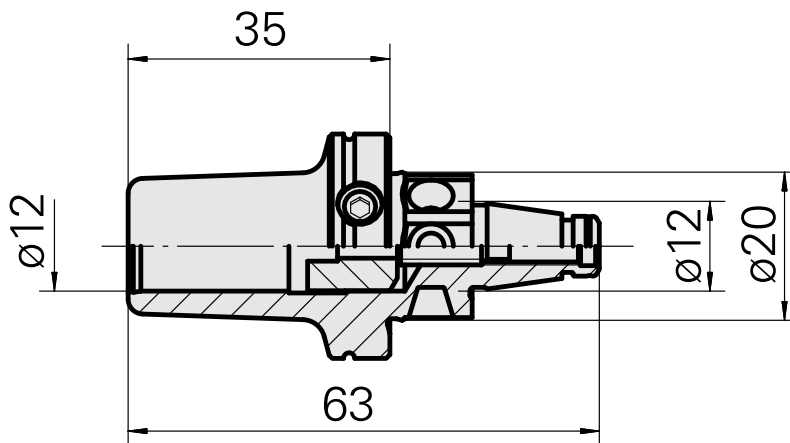

## WFB 20-12 D12, fixed pos., Horn 108-116

### Technical data

TH accessories category

WFB 20-12

Mounting

D12, fixed pos., Horn 108-116

Quick change inserts

miscell mounting

---