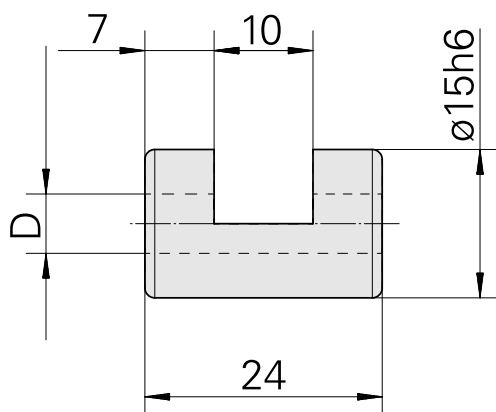

Clamping sleeve D15/ 6mm

Technical data

TH accessories category	Clamping sleeve
Mounting	D15
Tool mounting	6mm

Documents

No downloads available for this product