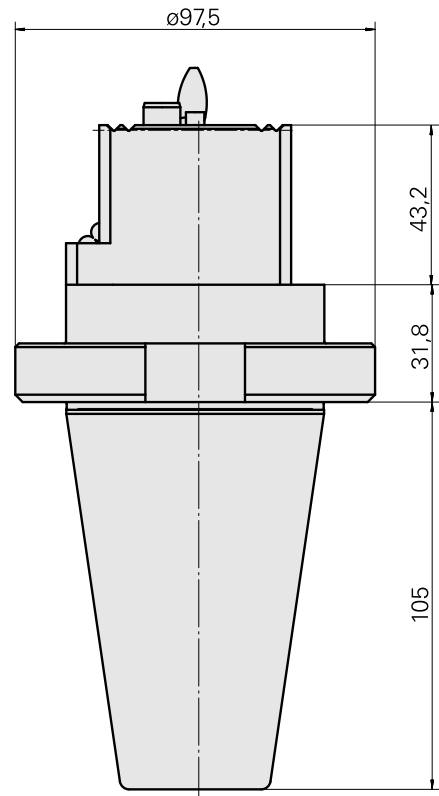

Adaptor

Technical data

TH accessories category

Adapter for presetting units

Mounting

SK50

Tool mounting

VDI 20