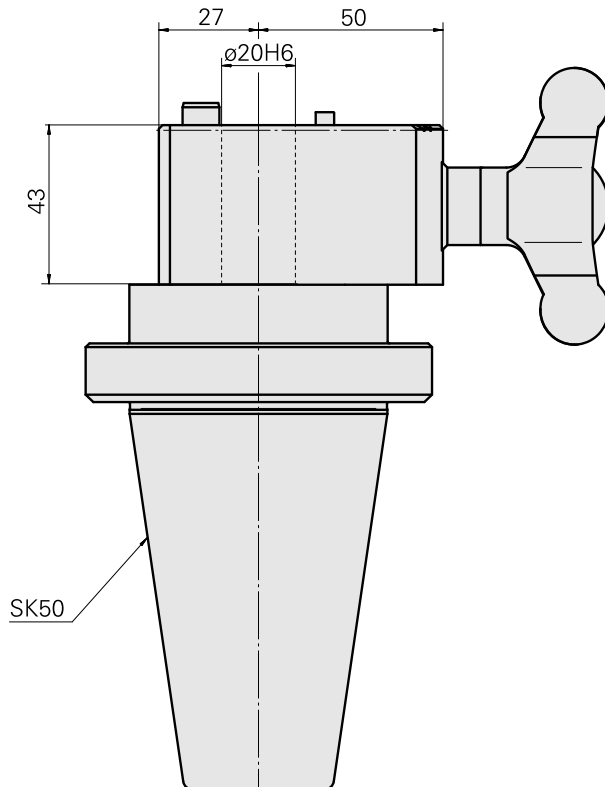

Adaptor

Technical data

TH accessories category

Adapter for presetting units

Mounting

SK50

Tool mounting

VDI 20