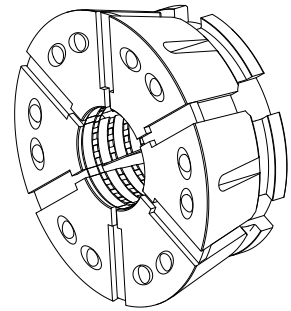

## Clamping head SK100 D=70,00mm

### Technical data

<b>Clamping device size</b>	SK100
<b>manufacturer product line</b>	SPANNTOP nova chuck
<b>Clamping type</b>	grooved
<b>Nominal diameter (mm)</b>	70 Millimeter
<b>Clamping method</b>	External clamping
<b>manufacturer product line</b>	Hainbuch