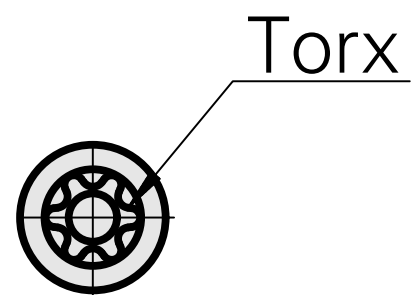

## Broach Torx 55

### Technical data

TH accessories category	Broach
Mounting	Torx 55
Tool mounting	12mm