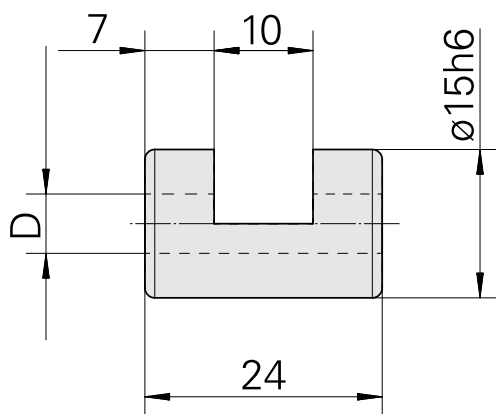

## Clamping sleeve D15/ 4mm

### Technical data

TH accessories category	Clamping sleeve
Mounting	D15
Tool mounting	4mm