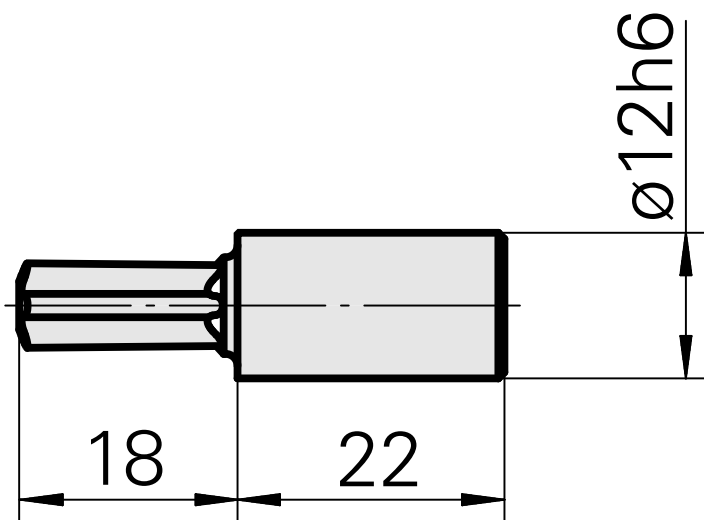

## Broach Torx 60

### Technical data

TH accessories category	Broach
Mounting	Torx 60
Tool mounting	12mm