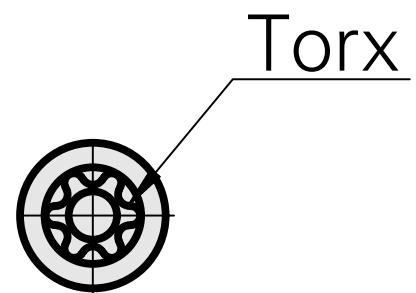

## Broach Torx 60

### Technical data

TH accessories category	Broach
Mounting	Torx 60
Tool mounting	12mm