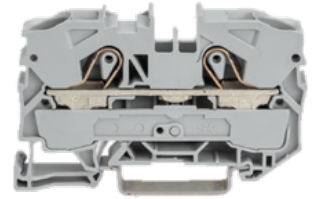

Clip

Technical data

manufacturer product line	Wago
Electrical assemblies	Terminal
manufacturer product line	Wago Serie 2010
Length	68 Millimeter
Width	10 Millimeter
Height	37 Millimeter
Cross-section	10 Square millimeter
Number of wires/poles (ST)	2 Piece
	GY - grey