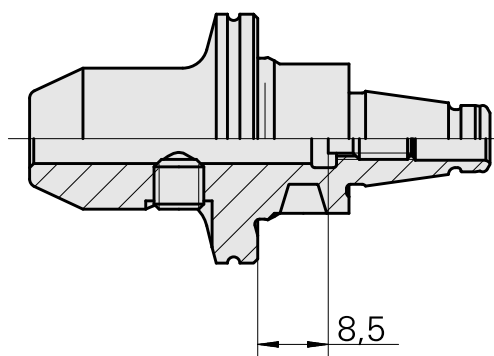

WFB 20-12 D6

Technical data

TH accessories category

WFB 20-12

Mounting

D6

Quick change inserts

Weldon mounting

Documents

No downloads available for this product

Accessories

Optional accessories

Other accessories

[Adjusting screw M 5x10](#)

Product ID : 10674886

Previous product ID : 326793

[Clamping screw M 6x 6 \(106AWS\)](#)

Product ID : 10565283

Previous product ID : 326789
