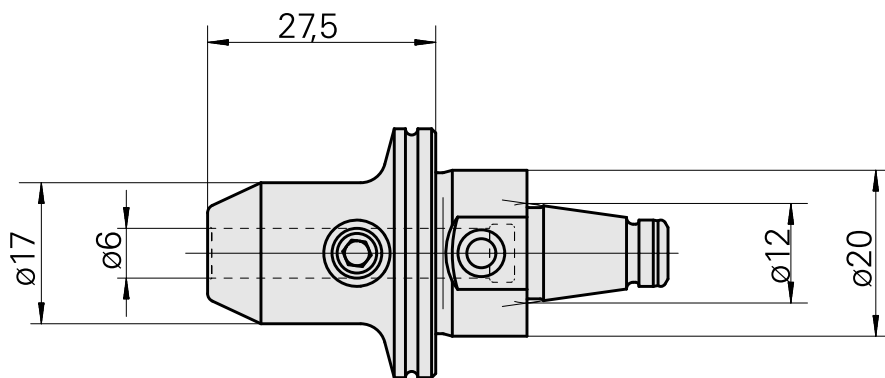

WFB 20-12 D6

Technical data

TH accessories category

WFB 20-12

Mounting

D6

Quick change inserts

Weldon mounting

Documents

No downloads available for this product

Accessories

Optional accessories

Other accessories

[Adjusting screw M 5x10](#)

Product ID : 10674886

Previous product ID : 326793

[Clamping screw M 6x 6 \(106AWS\)](#)

Product ID : 10565283

Previous product ID : 326789
