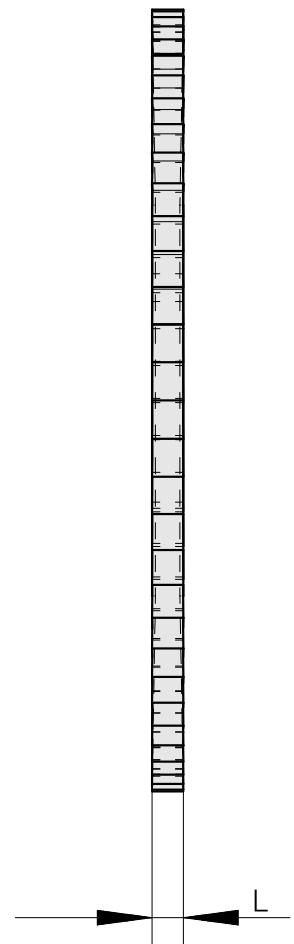

Saw blade, circular saw blade width 1.6 mm (0.06")

Technical data

TH accessories category

Circular saw blade d125

Tool mounting

22mm

10955373
223015.2516

INDEX