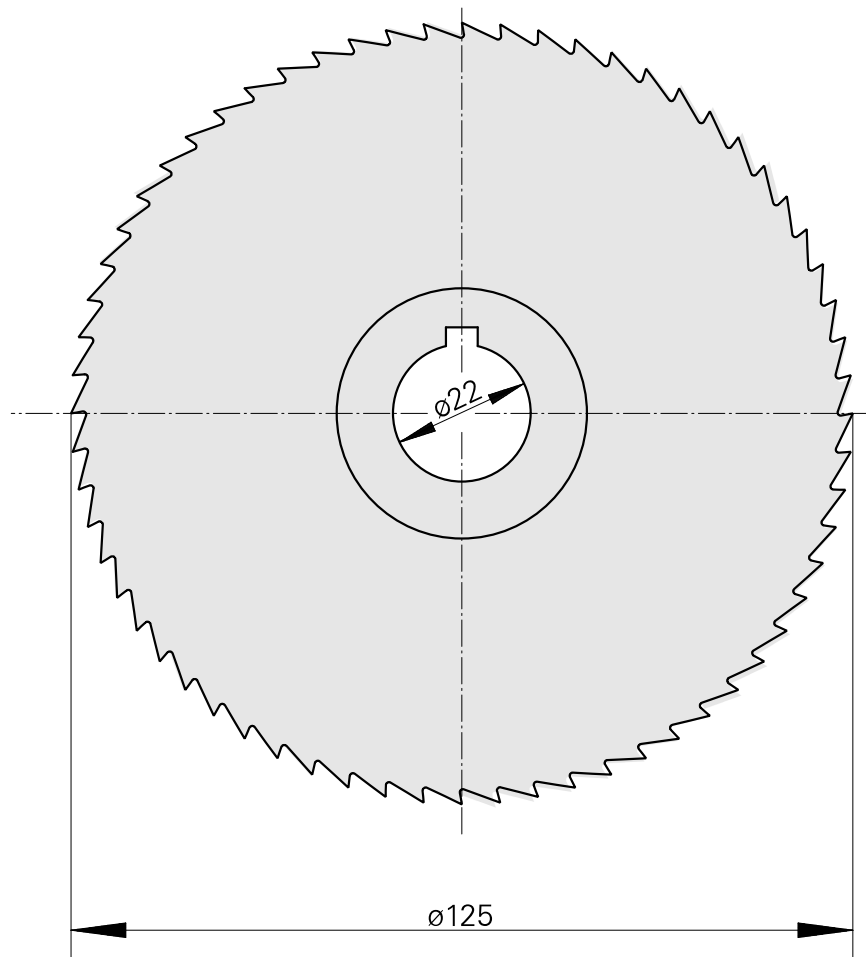

Saw blade, circular saw blade width 1.6 mm (0.06")

Technical data

TH accessories category

Circular saw blade d125

Tool mounting

22mm

10955373
223015.2516

INDEX