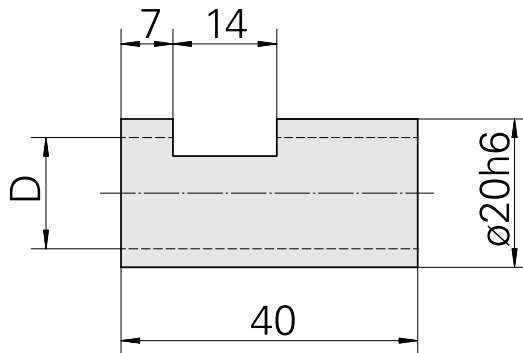

## Clamping sleeve D20/ 12mm

### Technical data

TH accessories category	Clamping sleeve
Mounting	D20
Tool mounting	12mm

10952955  
993120.1200

**INDEX**

---