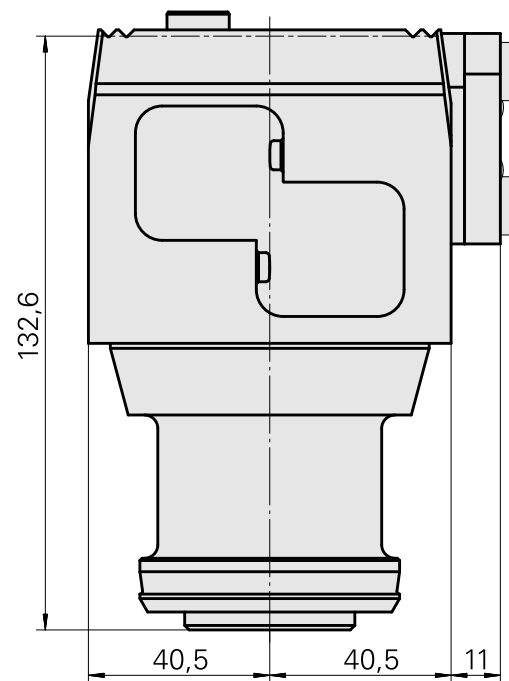

## Mount VDI40

### Technical features

TH accessories category

Adapter pre-adjustment block

Tool mounting

VDI 40