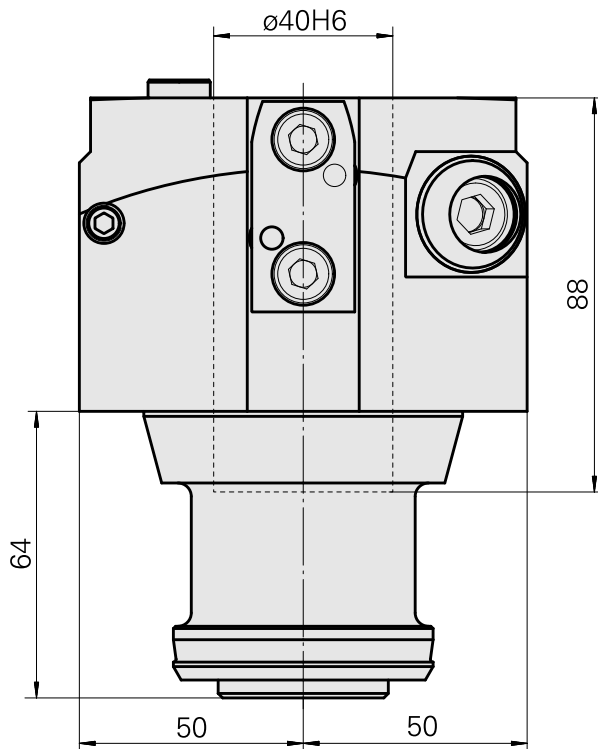

## Mount VDI40

### Technical features

TH accessories category

Adapter pre-adjustment block

Tool mounting

VDI 40