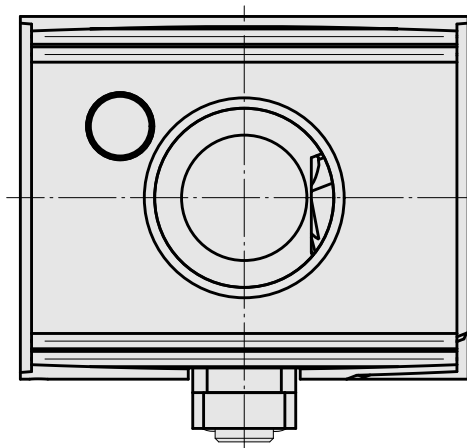

## Mount VDI40

### Technical features

TH accessories category

Adapter pre-adjustment block

Tool mounting

VDI 40