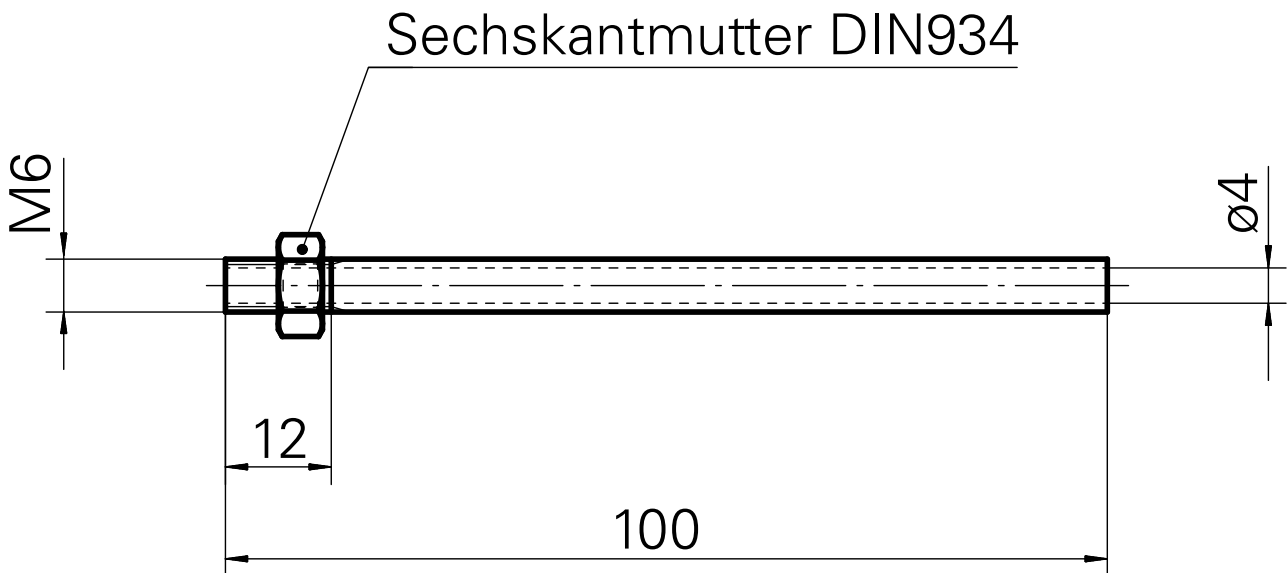

tube, L = 100 mm (3.93") with nut

Technical data

TH accessories category

Cooling lubricant tube

Mounting

M6

Documents

No downloads available for this product