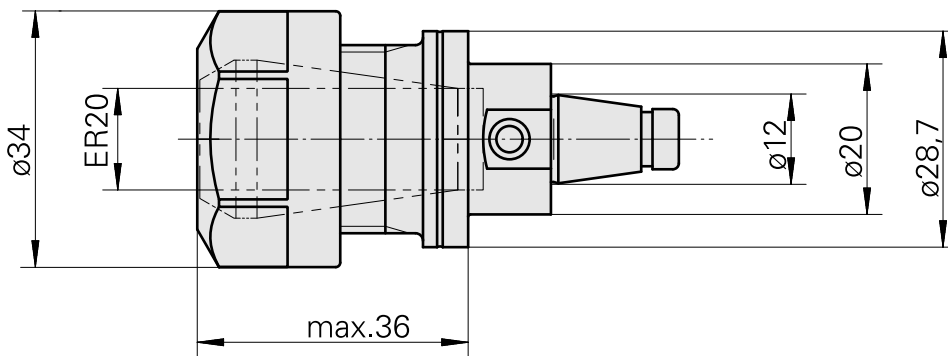

WFB 20-12 ER20

Technical data

TH accessories category

WFB 20-12

Mounting

ER20

Quick change inserts

collet mounting

Documents

No downloads available for this product

Accessories

Required for operation

[Spanner](#)

Product ID : 10603529

Previous product ID : 490219.0201

TH accessories category Tool	Mounting ER20	Collet type ER 20	Clamping nut type Female thread
Tools for Collet chucks Clamping nut wrench			

Optional accessories

Tool holder accessories

[Clamping nut](#)

Product ID : 10137535

Previous product ID : 901939.0201

TH accessories category Clamping nut	Mounting ER20	Collet type ER 20	Clamping nut type Female thread
---	------------------	----------------------	------------------------------------