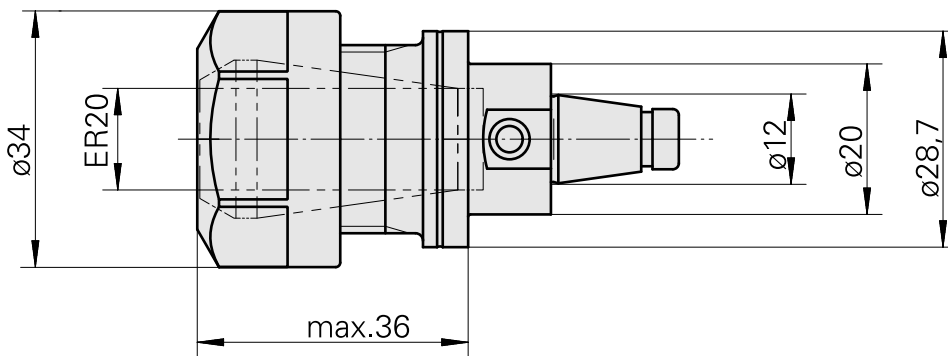

WFB 20-12 ER20

Technical data

TH accessories category

WFB 20-12

Mounting

ER20

Quick change inserts

collet mounting

Documents

No downloads available for this product

Accessories

Required for operation

[Spanner](#)

Product ID : 10603529

Previous product ID : 490219.0201

| | | | |
|--|------------------|----------------------|------------------------------------|
| TH accessories category Tool | Mounting ER20 | Collet type ER 20 | Clamping nut type Female thread |
| Tools for Collet chucks Clamping nut wrench | | | |