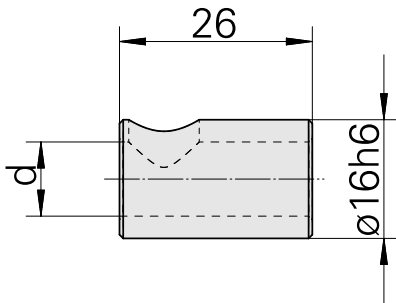

## Clamping sleeve D16/ 6mm

### Technical data

TH accessories category	Clamping sleeve
Mounting	D16
Tool mounting	6mm