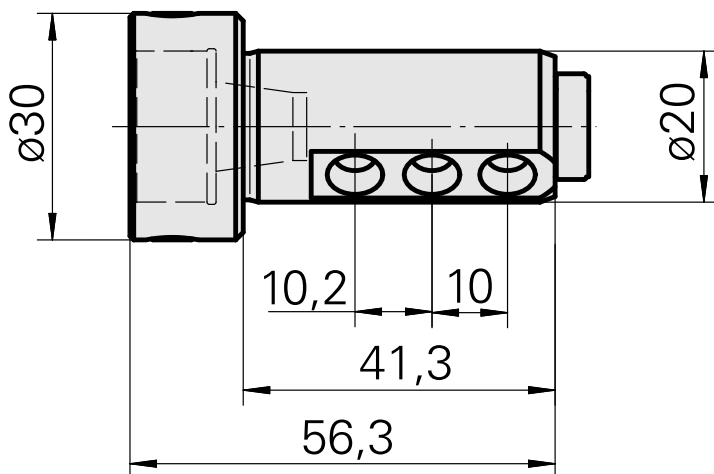

### Technical data

Drive	not live
Cooling	internal
Mounting	WFB 20-12
Pressure	80 bar
X [mm]	-
Y [mm]	-
Z [mm]	-