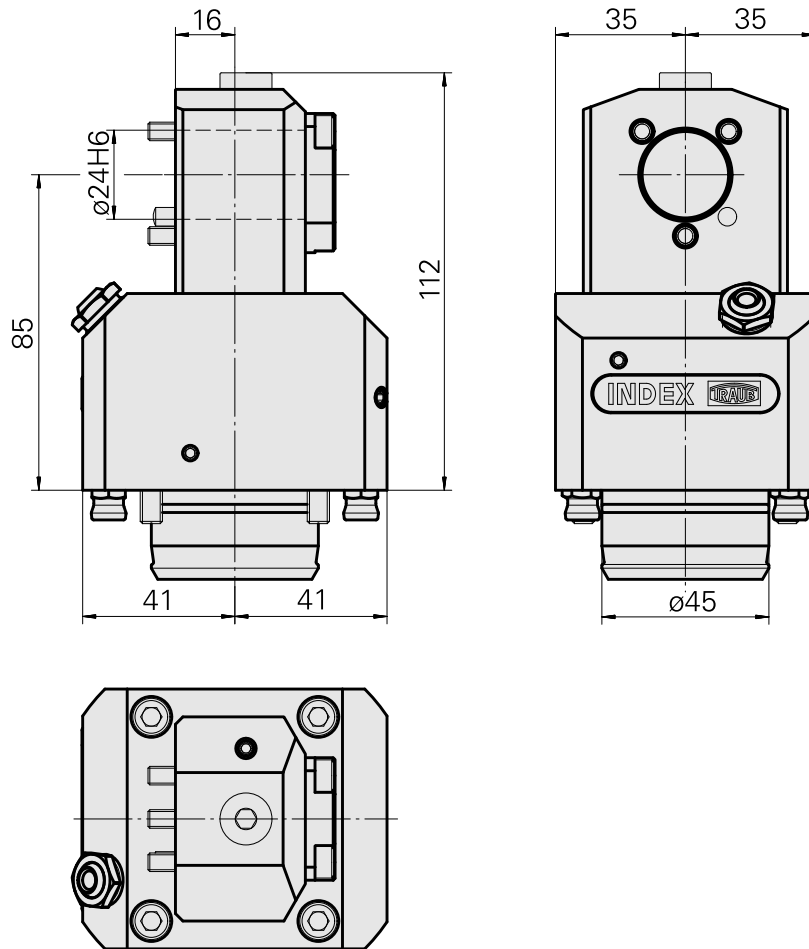

Basic holder KPS 45 D24 (0.94 ")

Technical data

Shank KPS	KPS 45
Drive	not live
Cooling	external and internal
Mounting	D24
Pressure	80 bar, internal 120 bar opt.
X [mm]	85 (3.35")
Y [mm]	–
Z [mm]	16 (0.63)
INDEX TRAUB products	TNL18 • TNL20 • TNL32-11 • TNL32 • TNL32-11 compact • TNL20-11 • TNL32 compact • TNK40.2-10 • TNL20.2 • TNK40.2

Note

Can not be used for machining on the main spindle!

Documents

No downloads available for this product

Accessories

Required for operation

[Coolant tube, L=100 mm \(3.93"\)](#)

Product ID : 10346684