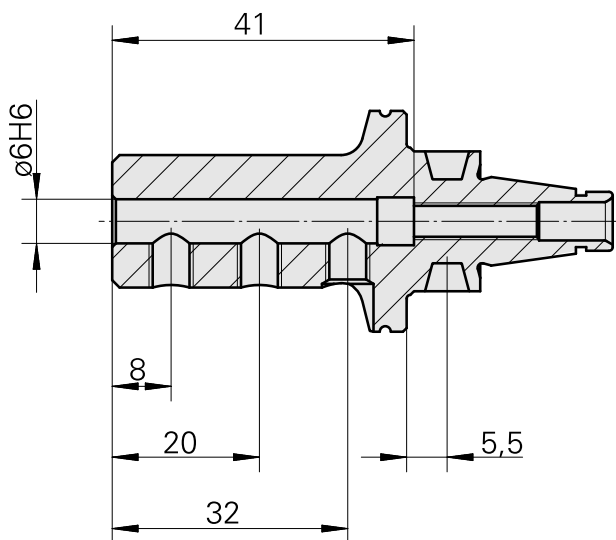

### Technical data

TH accessories category

WFB 20-12

Mounting

D6

Quick change inserts

Boring tool holder