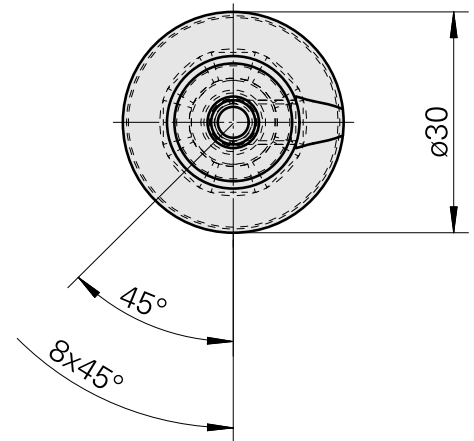

### Technical data

TH accessories category

WFB 20-12

Mounting

D6

Quick change inserts

Boring tool holder