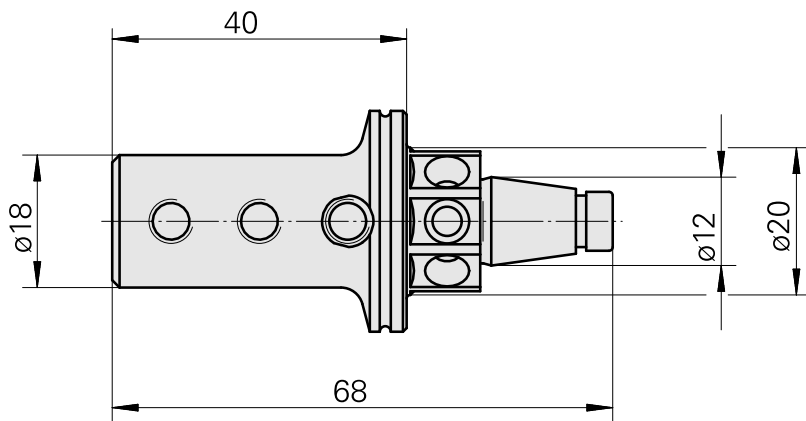

### Technical data

TH accessories category

WFB 20-12

Mounting

D6

Quick change inserts

Boring tool holder

#### [Adjusting screw M 5x15](#)

Product ID : 10491071

Previous product ID : 326794

---