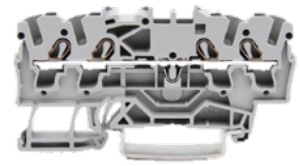

## Clip

### Technical data

<b>manufacturer product line</b>	Wago
<b>Electrical assemblies</b>	Terminal
<b>manufacturer product line</b>	Wago Serie 2001
<b>Length</b>	70 Millimeter
<b>Width</b>	5.2 Millimeter
<b>Height</b>	33 Millimeter
<b>Cross-section</b>	2.5 Square millimeter
<b>Number of wires/poles (ST)</b>	4 Piece
	GY - grey