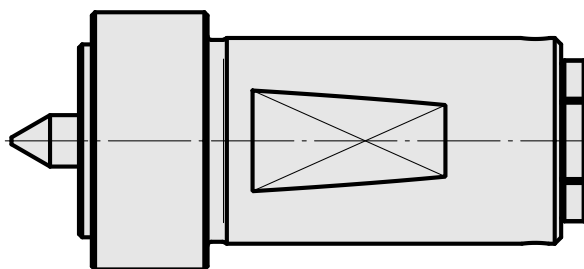

Center

Technical data

TH accessories category

Center

Mounting

D32

Documents

No downloads available for this product