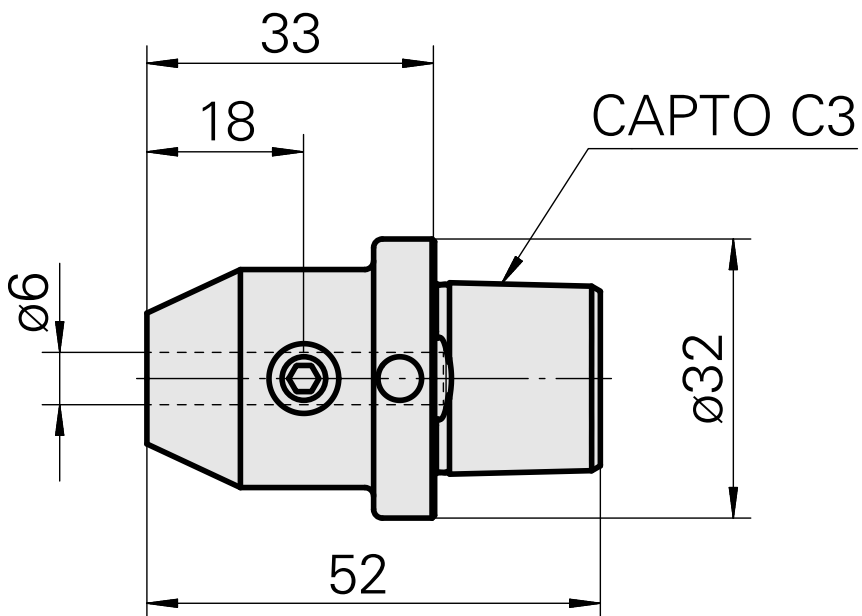

INDEX CAPTO C3 D6

Technical features

TH accessories category

INDEX CAPTO C3

Mounting

D6

Quick change inserts

Weldon mounting