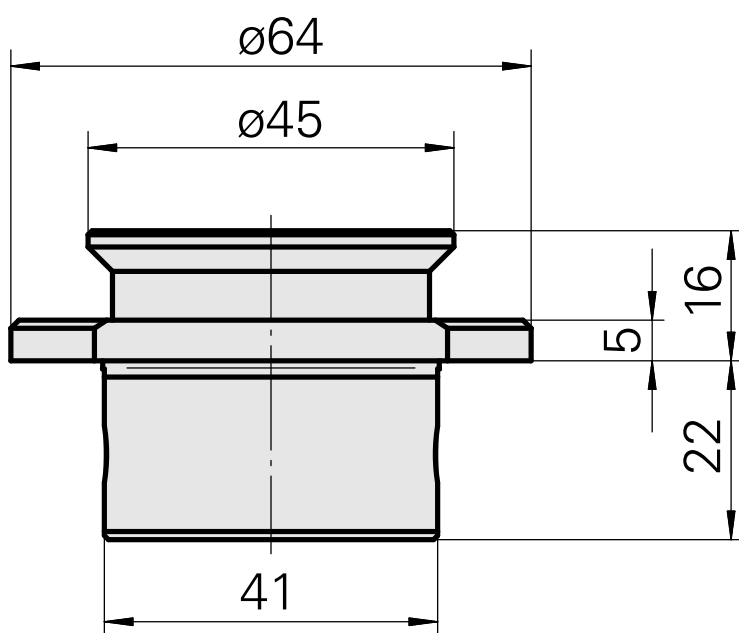

Blanking plug

Technical data

Drive	not live
Fixation MS	Shank D42
X [mm]	16 (0.63")
Y [mm]	-
Z [mm]	-
INDEX TRAUB products	MS52C • A200-6 • MS52-6.3

Documents

No downloads available for this product