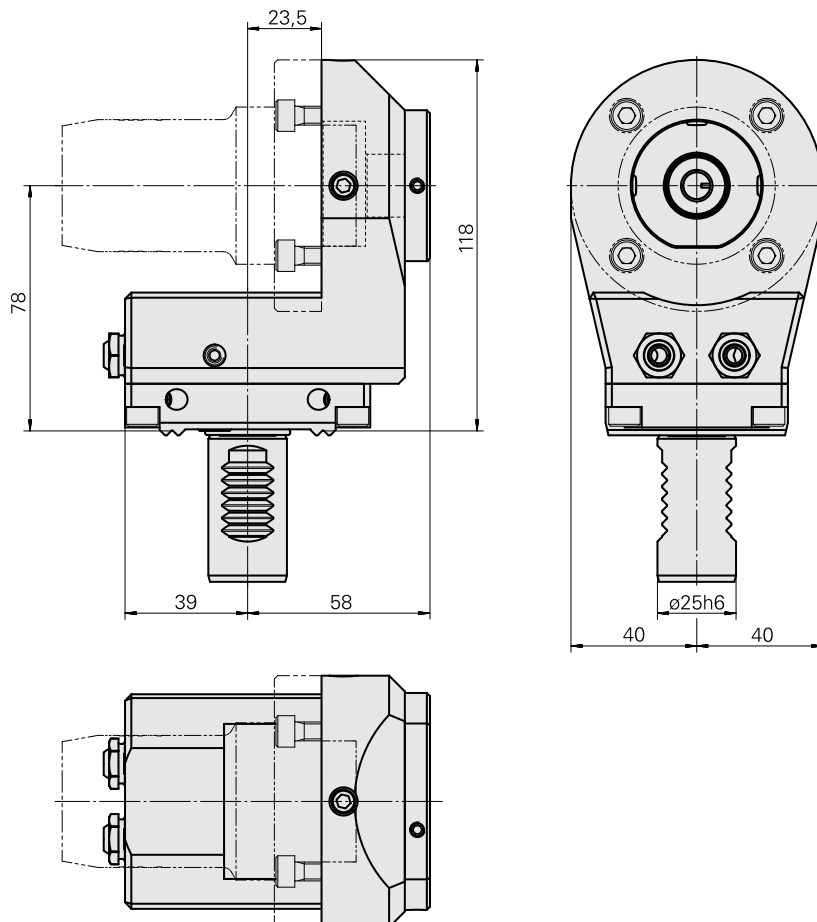

## Basic holder VDI 25

### Technical data

Shank VDI	VDI 25
Drive	not live
Fixation VDI	W serration
Cooling	external and internal
Pressure	80 bar
reversible 180°	yes
Data carrier	tool station bore present
X [mm]	78 (3.07")
Y [mm]	—
Z [mm]	-23.5 (-0.93)
INDEX TRAUB products	C42/65 • G160 • ABC • C100 • C200 • G200 • G200.2 • G220 • ABC.2 • G220.3 • TNX220.3 • TNX200.3 • G200.3 • TNX160.2