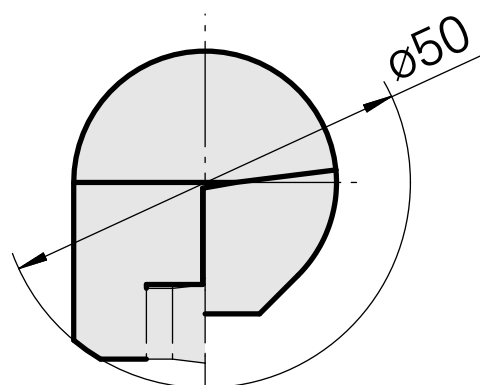

INDEX CAPTO C3 for CC.. 09T3.., right, without gripper groove

Technical data

TH accessories category

INDEX CAPTO C3

Mounting

for CC.. 09T3..

Quick change inserts

Turning tool holder