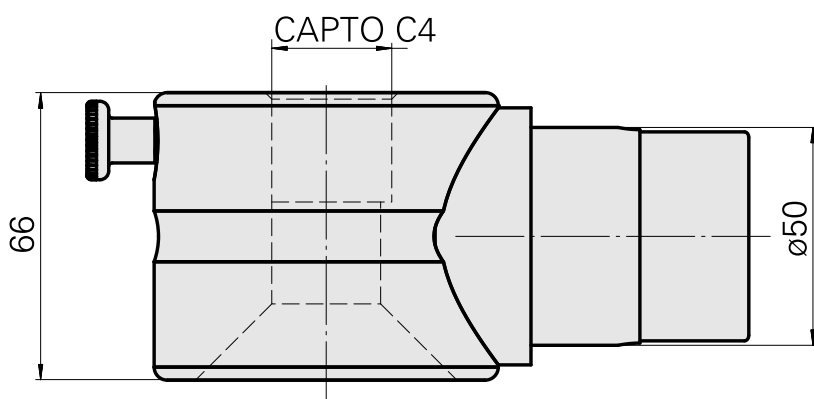

Adapter mounting aid INDEX CAPTO C4

Technical data

TH accessories category

Adapter mounting aid

Tool mounting

CAPTO C4

Documents

No downloads available for this product