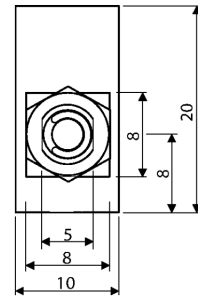

Control switch

Technical data

Electrical assemblies	Roller/plunger/control switch
Length	120 Millimeter
Width	100 Millimeter
Height	200 Millimeter
Current	6 Ampere
Voltage	230 Volt
Force	15 Newton
Protection class	IP67

No 3-side view is currently available for this product

Documents

No downloads available for this product