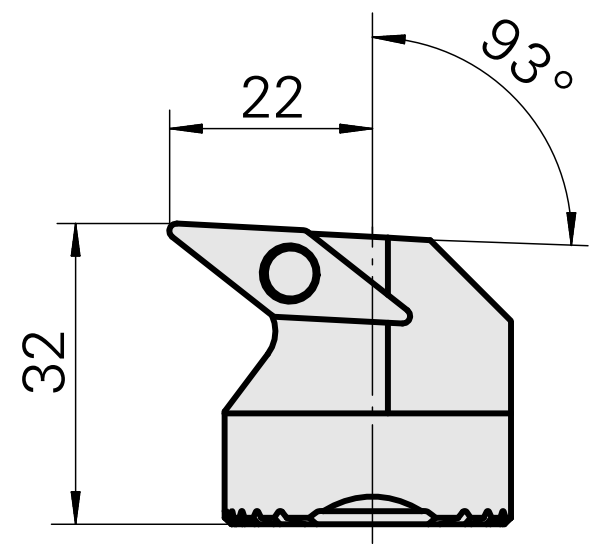

Boring head for VC.. 1604..

Technical data

Mounting	for VC.. 1604..
Cooling	internal
Pressure	50 bar
X [mm]	32 (1.26")
Z [mm]	22 (0.87)
INDEX TRAUB products	G220.3 • G220 • R200 • TNX65/42 • TNX220.3

Documents

No downloads available for this product

Accessories

Required for operation

[Countersunk screw Wohlhaupter Nr. 115673](#)

Product ID : 10587078

Previous product ID : W00013.0026
