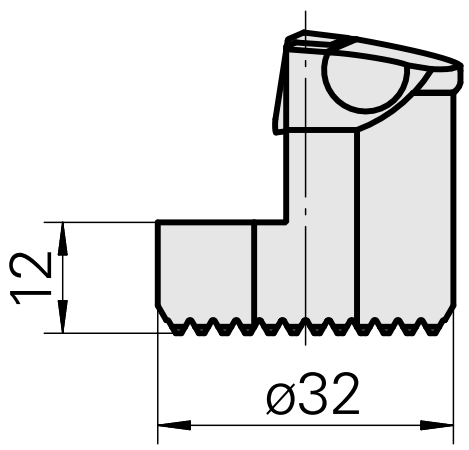

Boring head for VC.. 1604..

Technical data

Mounting	for VC.. 1604..
Cooling	internal
Pressure	50 bar
X [mm]	32 (1.26")
Z [mm]	22 (0.87)
INDEX TRAUB products	G220.3 • G220 • R200 • TNX65/42 • TNX220.3

Documents

No downloads available for this product

Accessories

Required for operation

[Countersunk screw Wohlhaupter Nr. 115673](#)

Product ID : 10587078

Previous product ID : W00013.0026
