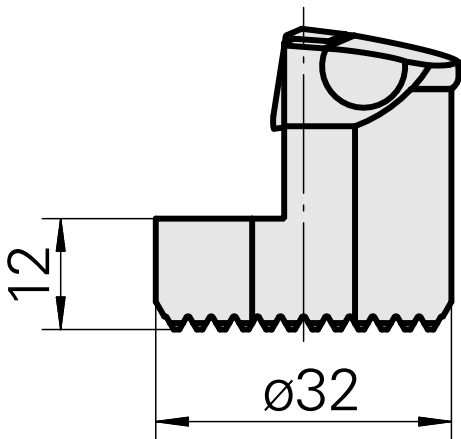

## Boring head for VC.. 1604..

### Technical data

<b>Mounting</b>	for VC.. 1604..
<b>Cooling</b>	internal
<b>Pressure</b>	50 bar
<b>X [mm]</b>	32 (1.26")
<b>Z [mm]</b>	22 (0.87)
<b>INDEX TRAUB products</b>	G220.3 • R200 • TNX65/42 • TNX220.3

## Accessories

Required for operation

[Countersunk screw Wohlhaupter Nr. 115673](#)

Product ID : 10587078

Previous product ID : W00013.0026

---