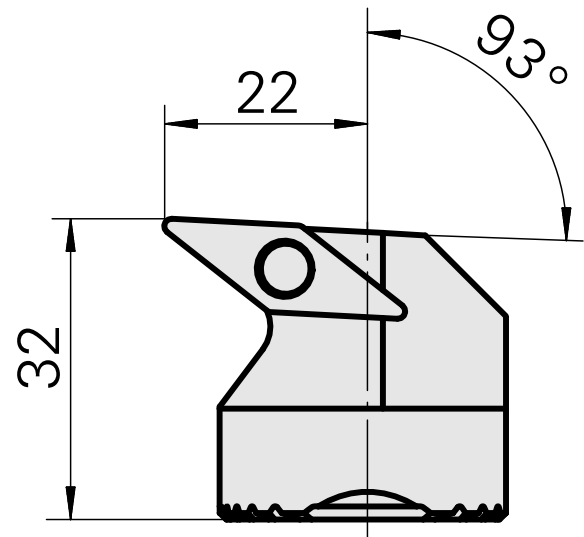

## Boring head for VC.. 1604..

### Technical data

<b>Mounting</b>	for VC.. 1604..
<b>Cooling</b>	internal
<b>Pressure</b>	50 bar
<b>X [mm]</b>	32 (1.26")
<b>Z [mm]</b>	22 (0.87)
<b>INDEX TRAUB products</b>	G220.3 • R200 • TNX65/42 • TNX220.3