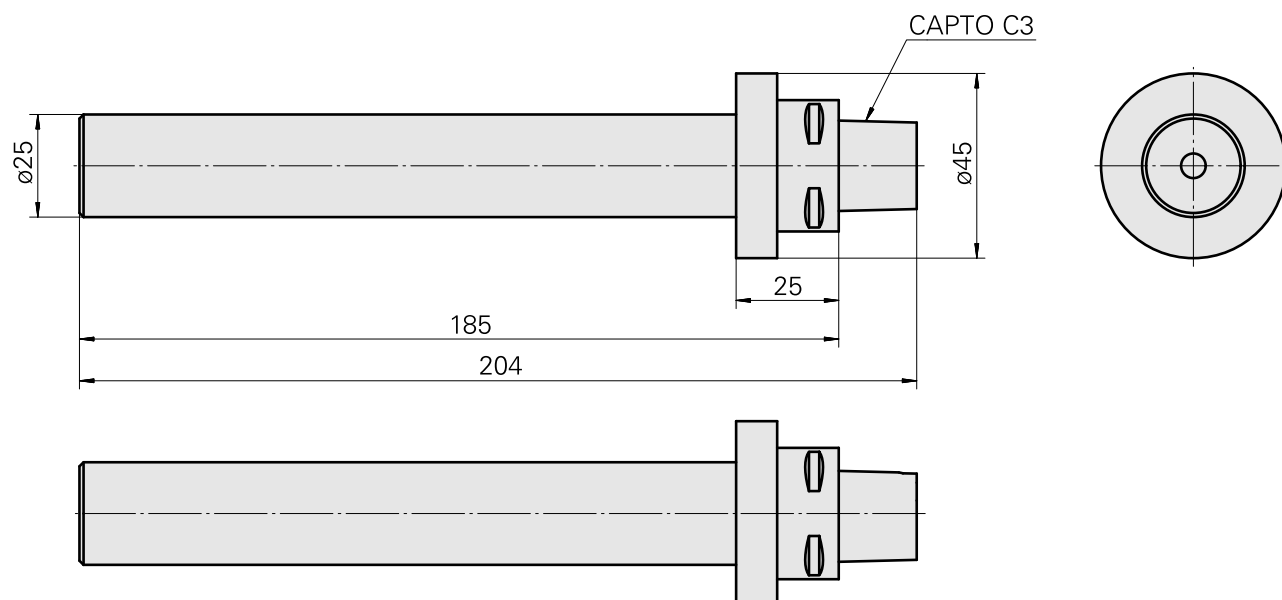

INDEX CAPTO C3 D25, Calibrating tool

Technical data

TH accessories category	INDEX CAPTO C3
Mounting	D25
Quick change inserts	Calibrating tool

10854244
269801.4032

INDEX

Documents

No downloads available for this product