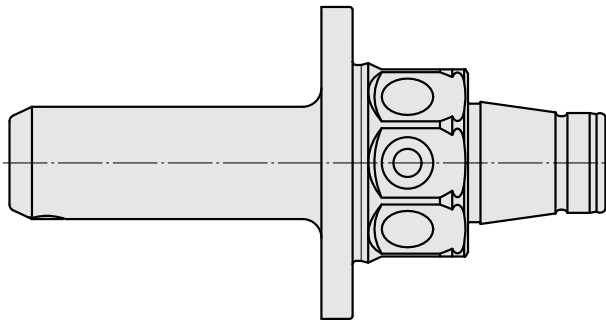

## WFB 32-20 Horn Type 105

### Technical data

TH accessories category

WFB 32-20

Mounting

Horn Type 105

Quick change inserts

Horn S-Mini