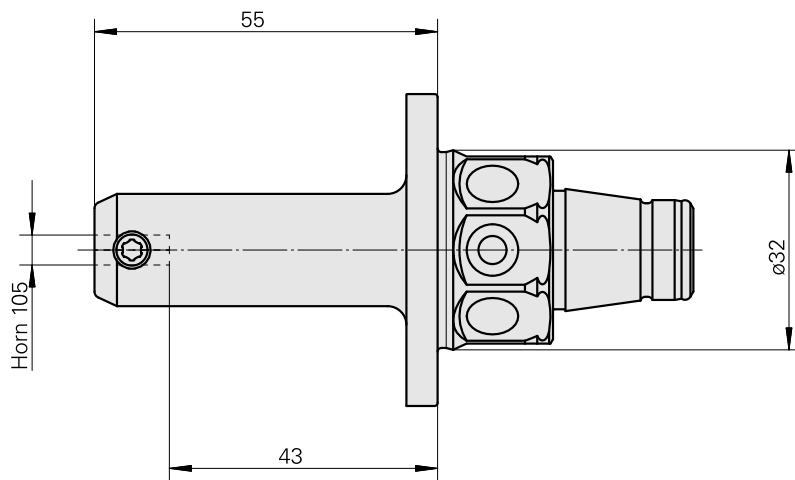

## WFB 32-20 Horn Type 105

### Technical data

TH accessories category

WFB 32-20

Mounting

Horn Type 105

Quick change inserts

Horn S-Mini