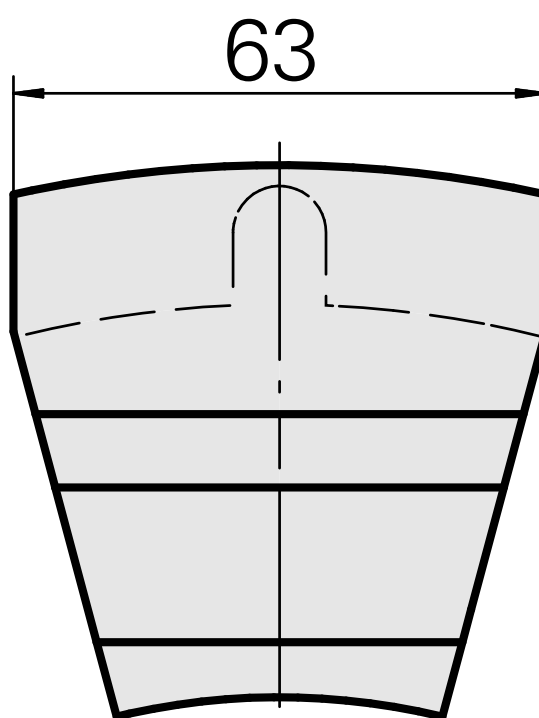

Blanking plug Circular prism

Technical data

Shank TNL

Drive

Fixation TNL

INDEX TRAUB products

Circular prism

not live

Central tensioning screw

TNK36 • TNL26