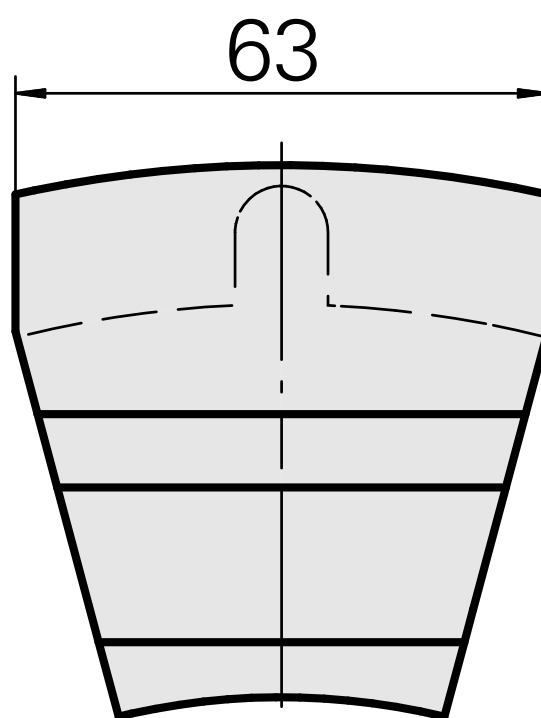

Blanking plug Circular prism

Technical data

Shank TNL

Drive

Fixation TNL

INDEX TRAUB products

Circular prism

not live

Central tensioning screw

TNK36 • TNL26