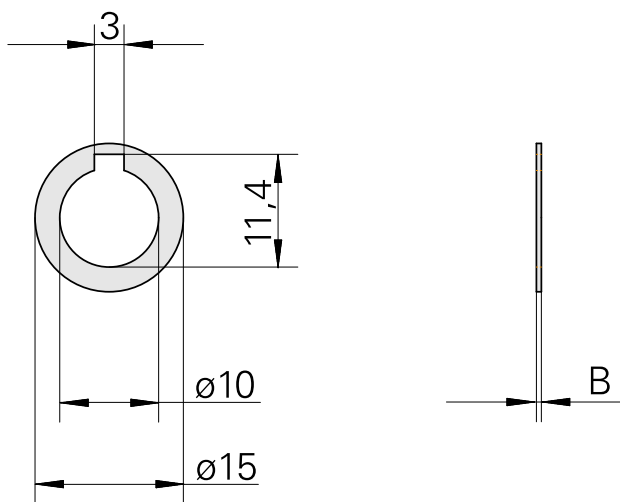

## Ring, width 0.3 mm (0.011")

### Technical data

TH accessories category

Mill arbor ring

Mounting

Milling shaft D10

10806856  
981159

**INDEX**

---