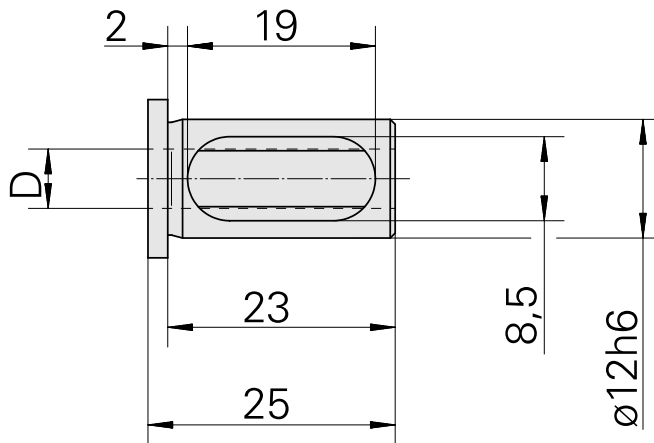

## Mounting sleeve with collar D12/ 8mm

### Technical data

TH accessories category	Mounting sleeve with collar
Mounting	D12
Tool mounting	8mm